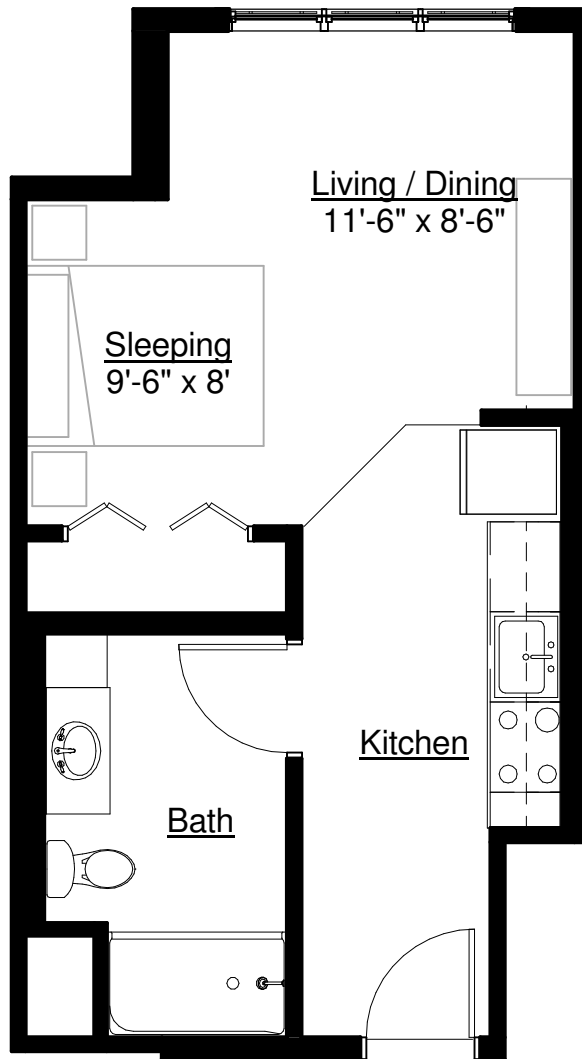

INVER GLEN

SOUTHVIEW
SENIOR LIVING
COMMUNITIES

Approx. 449 Sq. FT.
Studio (MC)

The Elm