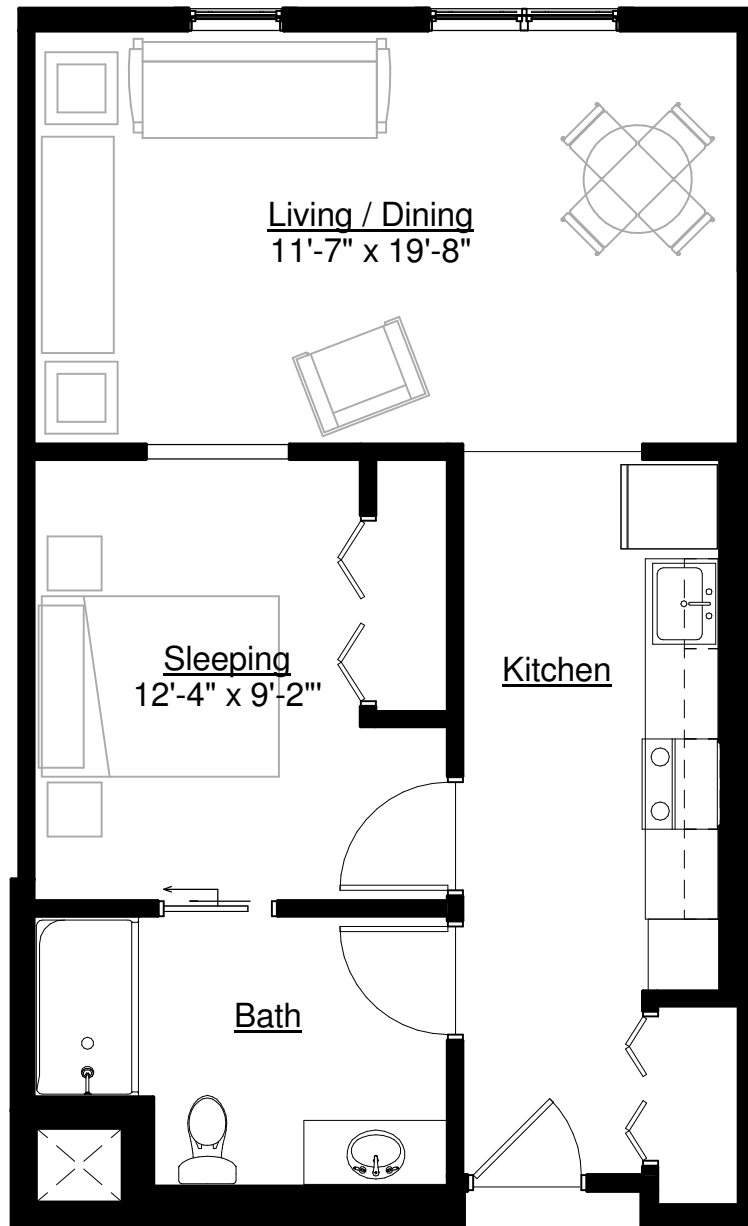

# INVER GLEN

**SOUTHVIEW**  
SENIOR LIVING  
COMMUNITIES

Approx. 686 Sq. FT.  
Studio (AL)

The Basswood