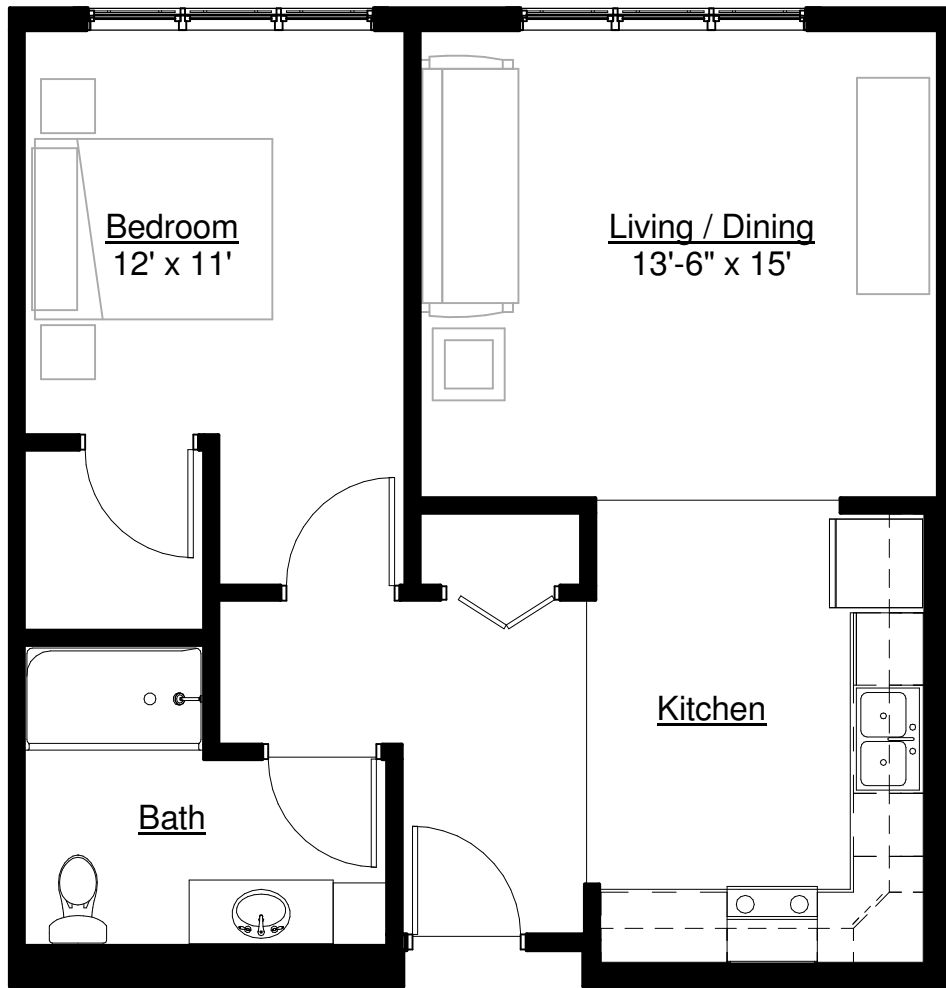

INVER GLEN

SOUTHVIEW
SENIOR LIVING
COMMUNITIES

Approx. 704 Sq. FT.
One Bedroom (IL)

The Oak