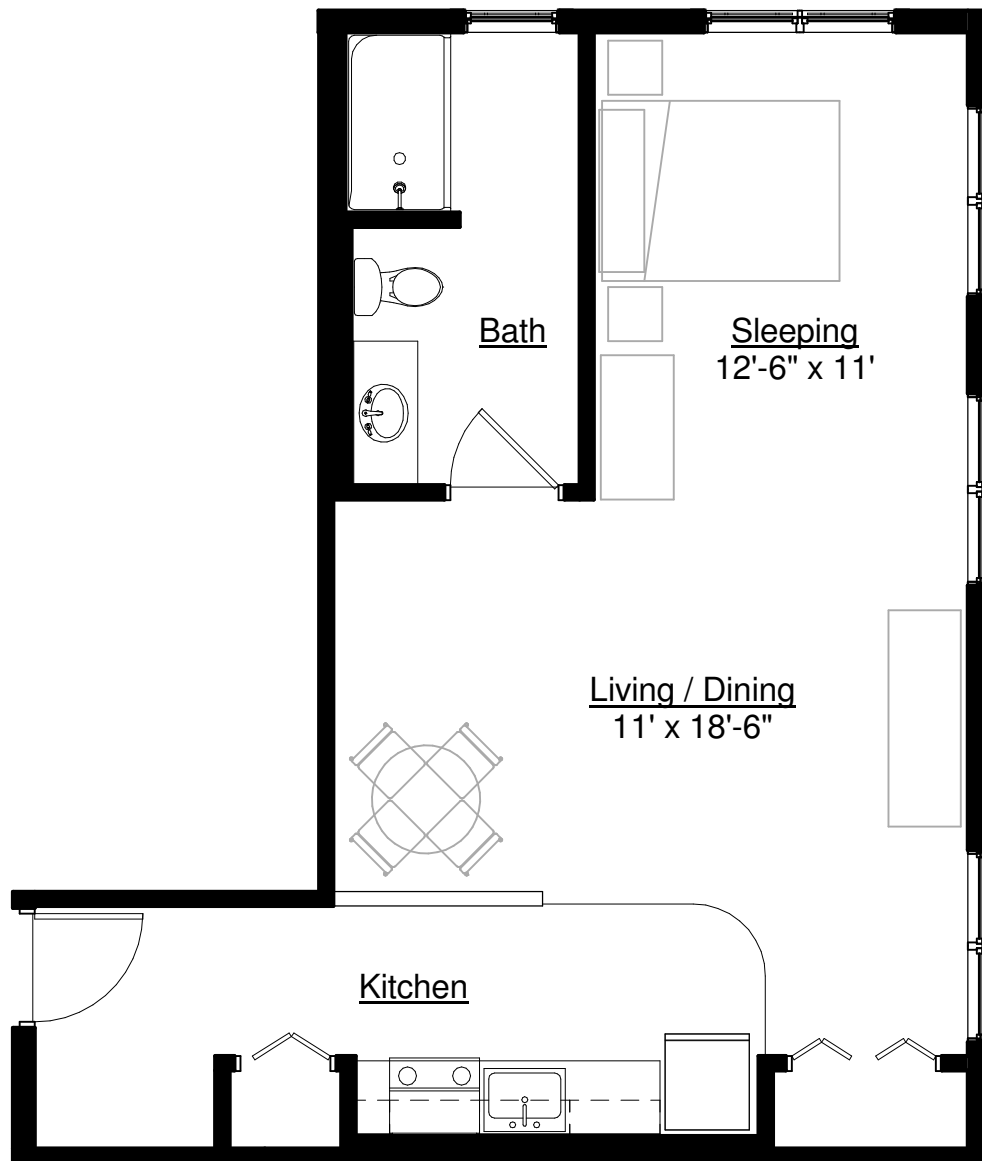

# INVER GLEN

**SOUTHVIEW**  
SENIOR LIVING  
COMMUNITIES

Approx. 657 Sq. FT.  
Studio (MC)

The Beech