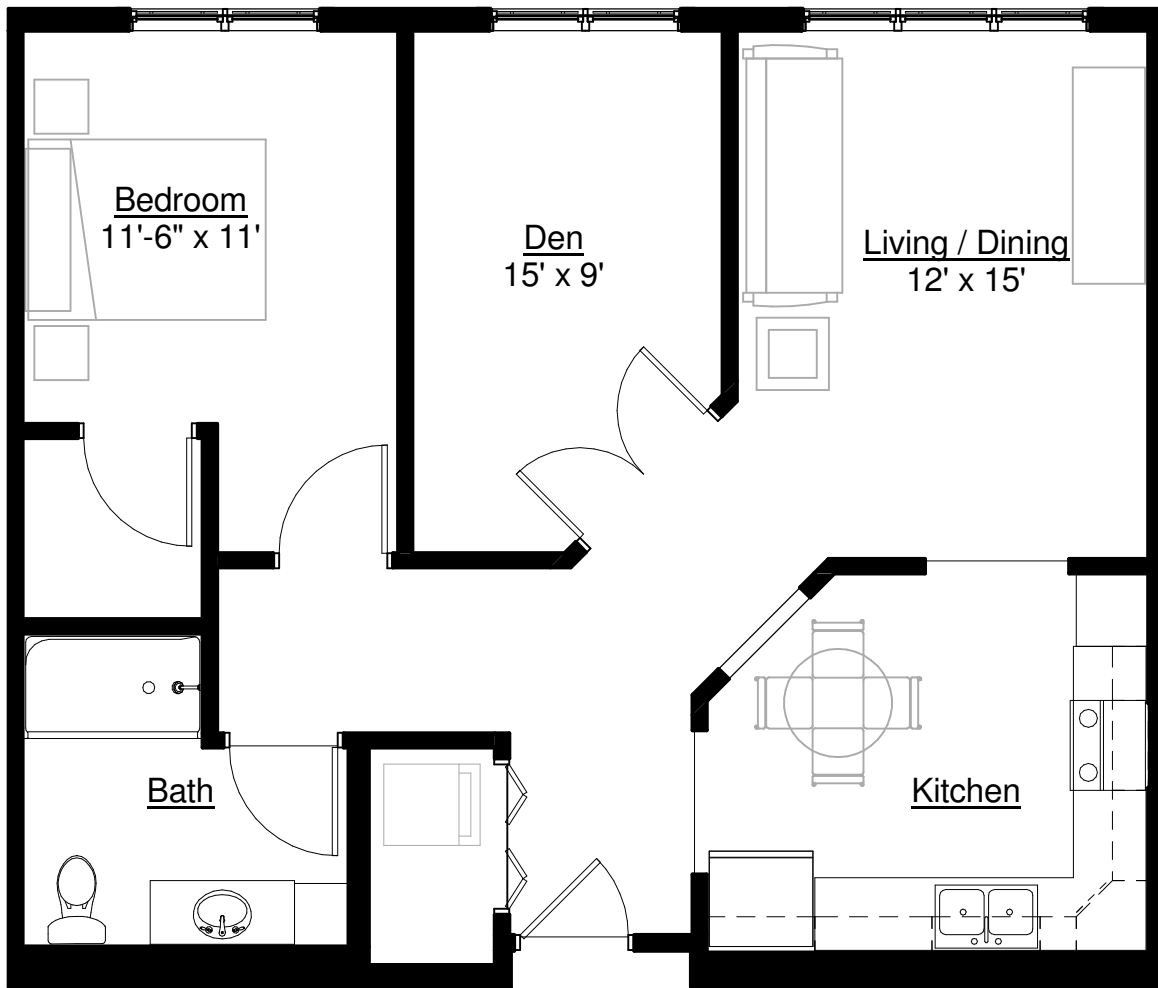

INVER GLEN

SOUTHVIEW
SENIOR LIVING
COMMUNITIES

Approx. 867Sq. FT.
One Bedroom / Den (AL, IL)

The Pine