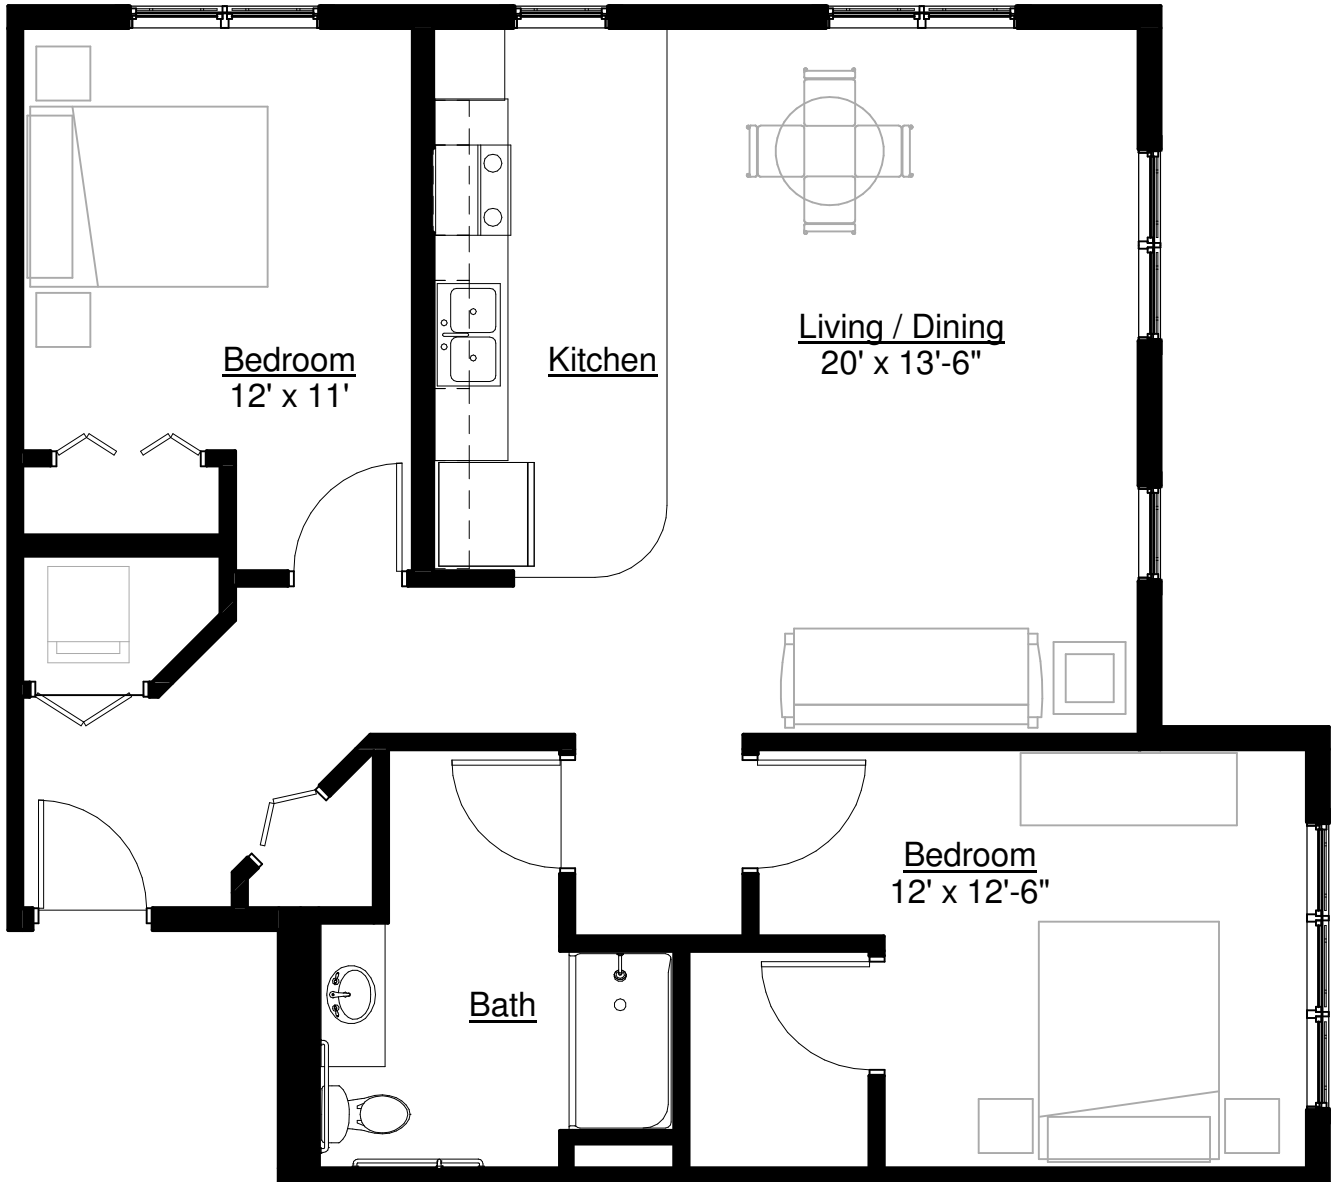

INVER GLEN

SOUTHVIEW
SENIOR LIVING
COMMUNITIES

Approx. 1046 Sq. FT.
Two Bedroom (IL)

The Willow