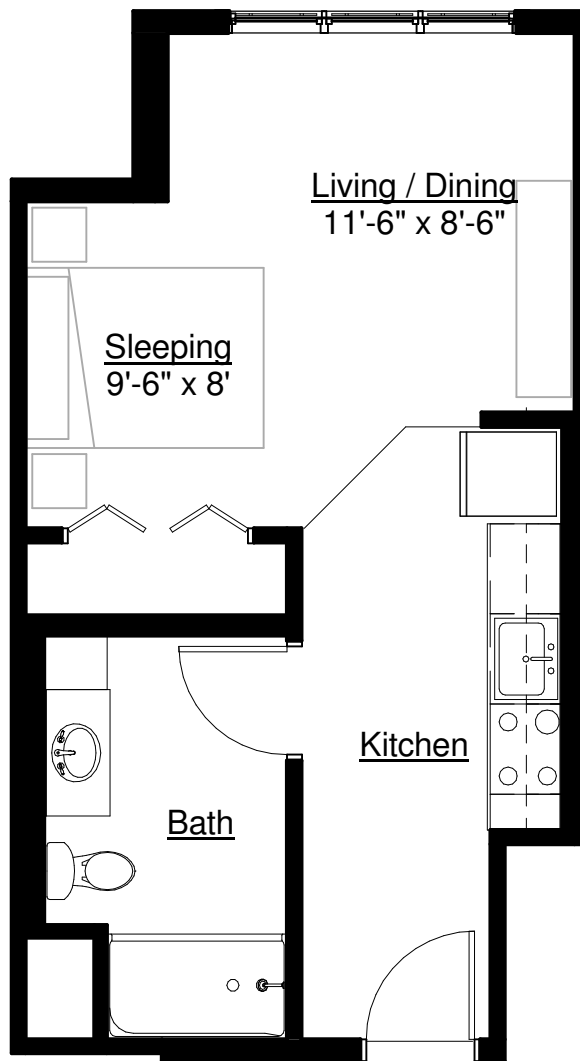

INVER GLEN

SOUTHVIEW
SENIOR LIVING
COMMUNITIES

Approx. 449 Sq. FT.
Studio (MC)

The Elm