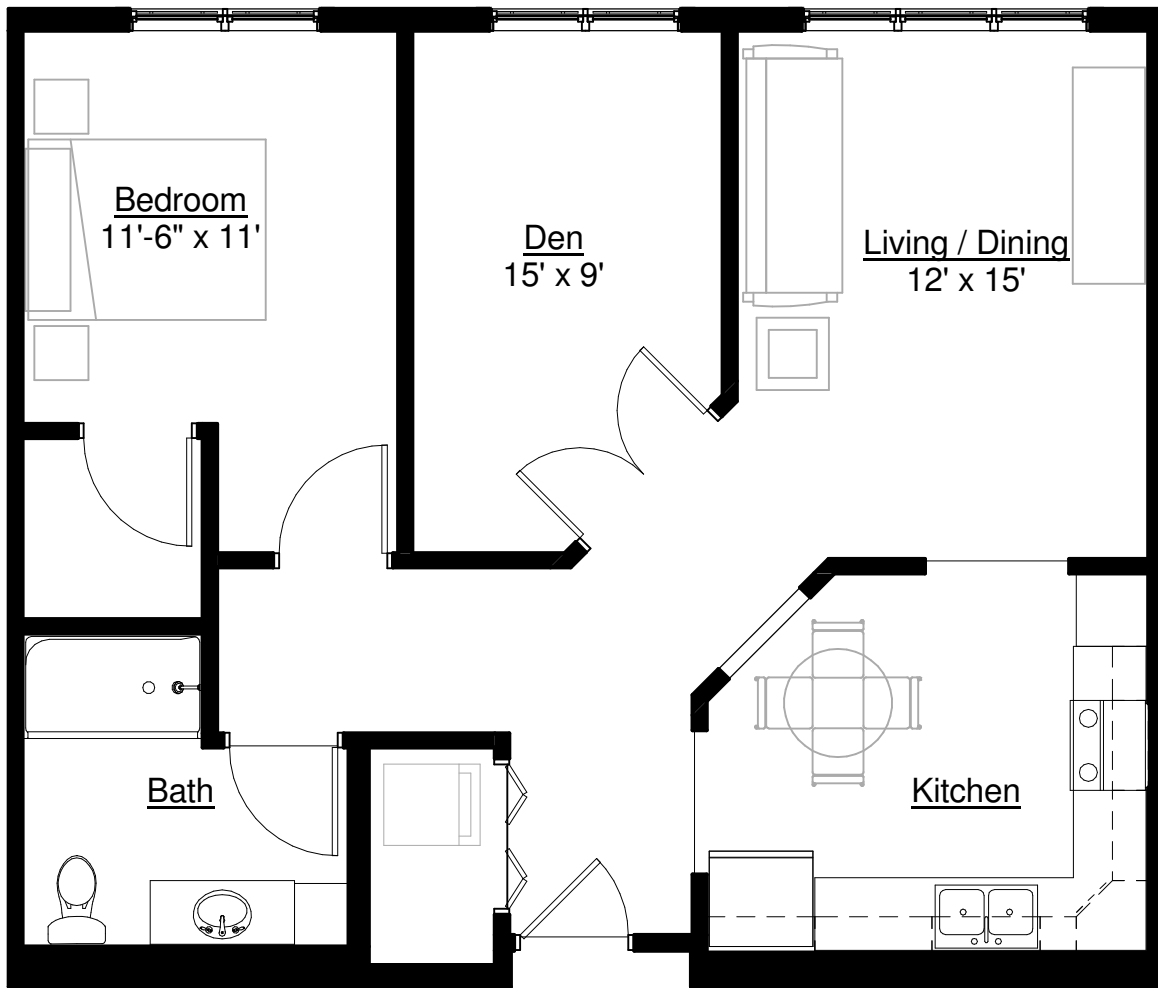

INVER GLEN

SOUTHVIEW
SENIOR LIVING
COMMUNITIES

Approx. 867 Sq. FT.
One Bedroom / Den (AL, IL)

The Pine