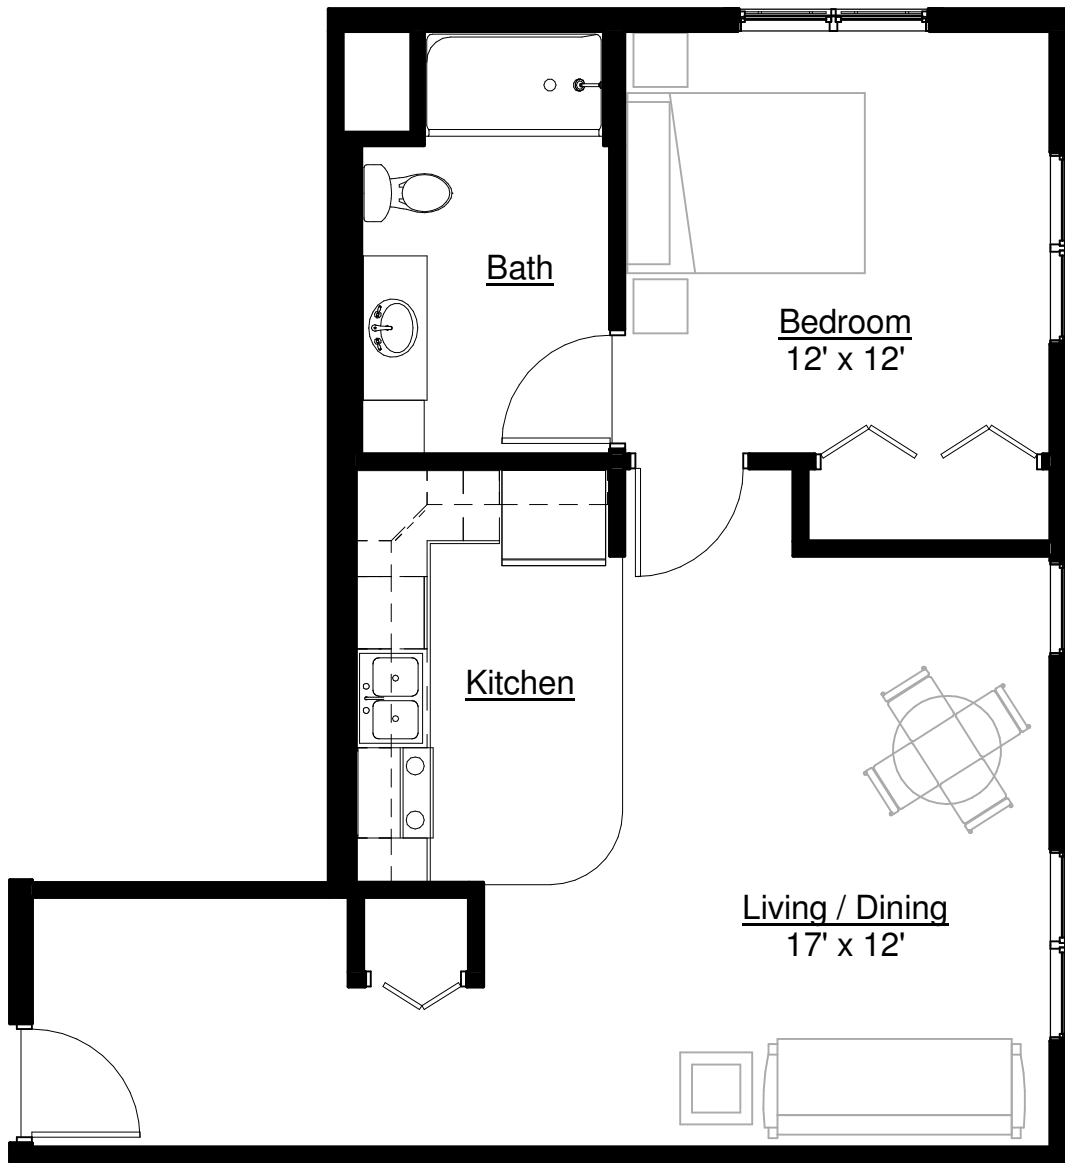

INVER GLEN

SOUTHVIEW
SENIOR LIVING
COMMUNITIES

Approx. 723 Sq. FT.
One Bedroom (AL)

The Juniper