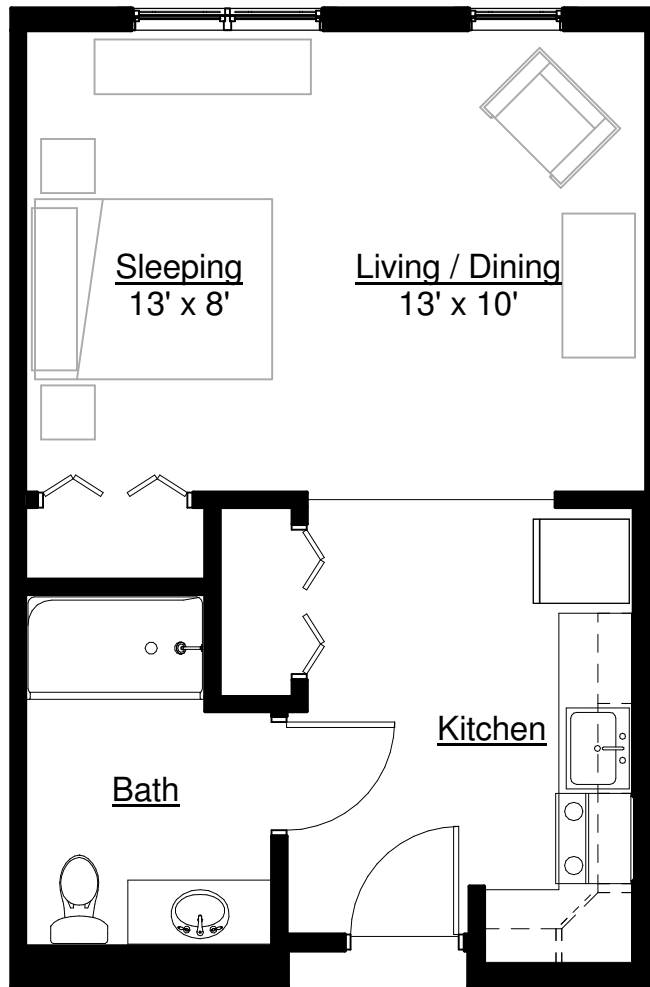

INVER GLEN

SOUTHVIEW
SENIOR LIVING
COMMUNITIES

Approx. 488 Sq. FT.
Studio (AL,MC)

The Aspen