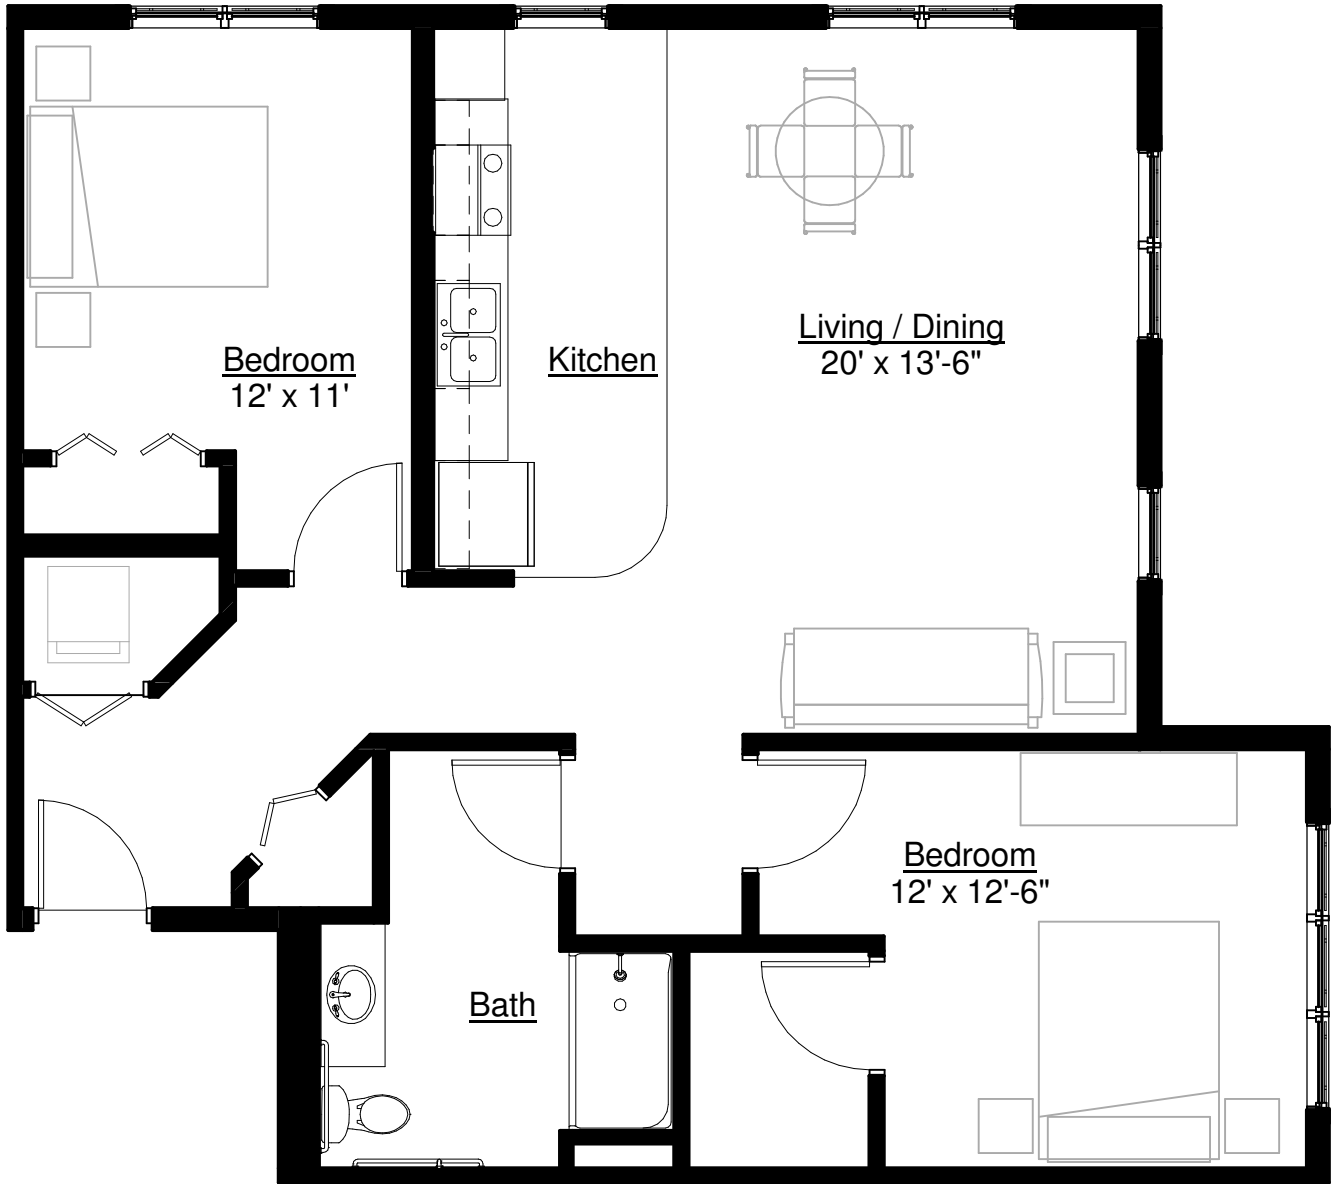

INVER GLEN

SOUTHVIEW
SENIOR LIVING
COMMUNITIES

Approx. 1046 Sq. FT.
Two Bedroom (IL)

The Willow